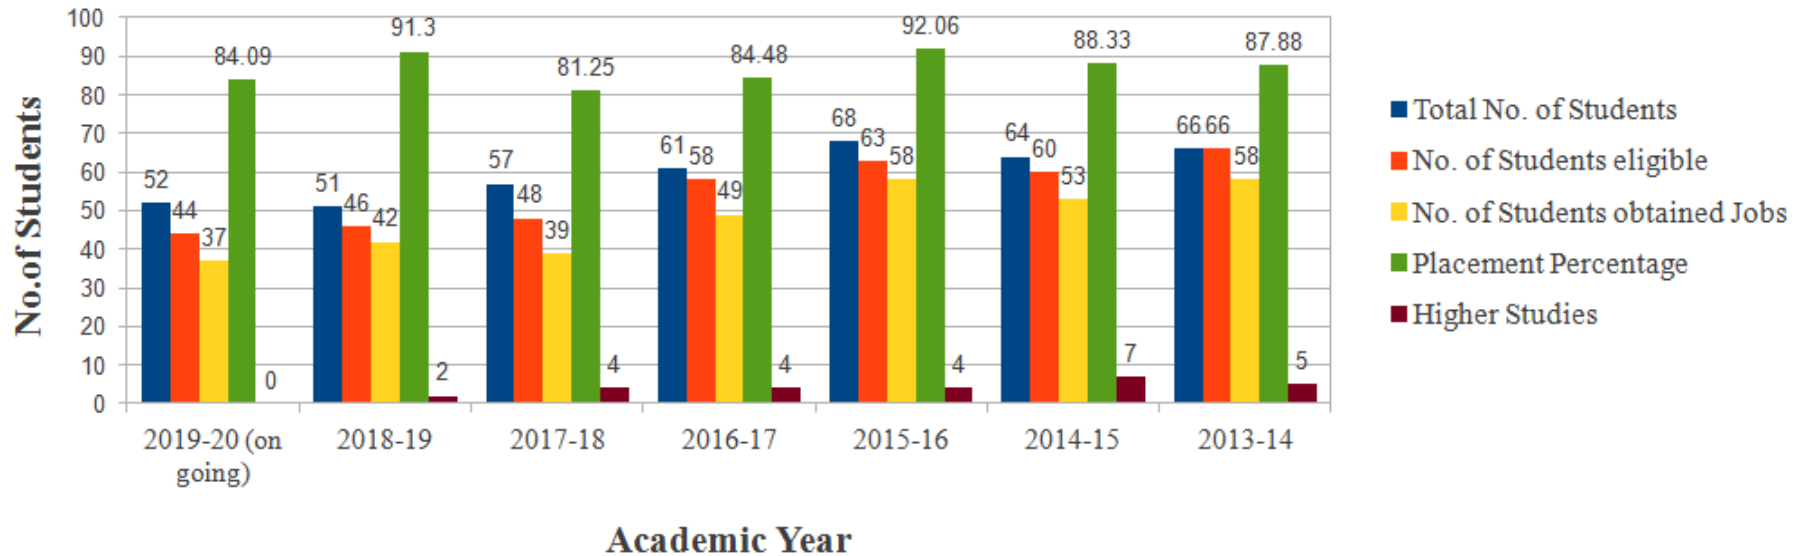

PLACEMENT DETAILS

Salary Wise Placement Statistics

RV College of Engineering®

Autonomous Institution Affiliated to Visvesvaraya Technological University, Belagavi

Approved by AICTE, New Delhi, Accredited by NAAC, Bengaluru