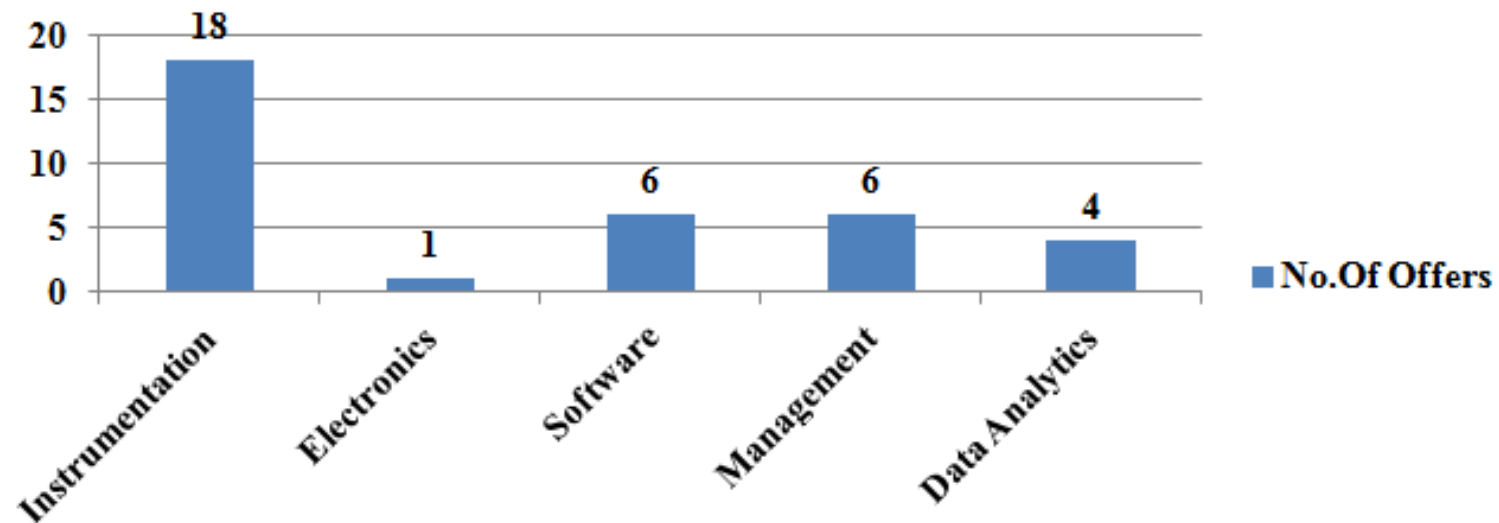

RV College of Engineering®

Autonomous
Institution Affiliated
to Visvesvaraya
Technological
University, Belagavi

Approved by AICTE,
New Delhi, Accredited
by NAAC, Bengaluru

Department of Electronics & Instrumentation Engineering

Domain Wise Placement Statistics of Batch 2019-20