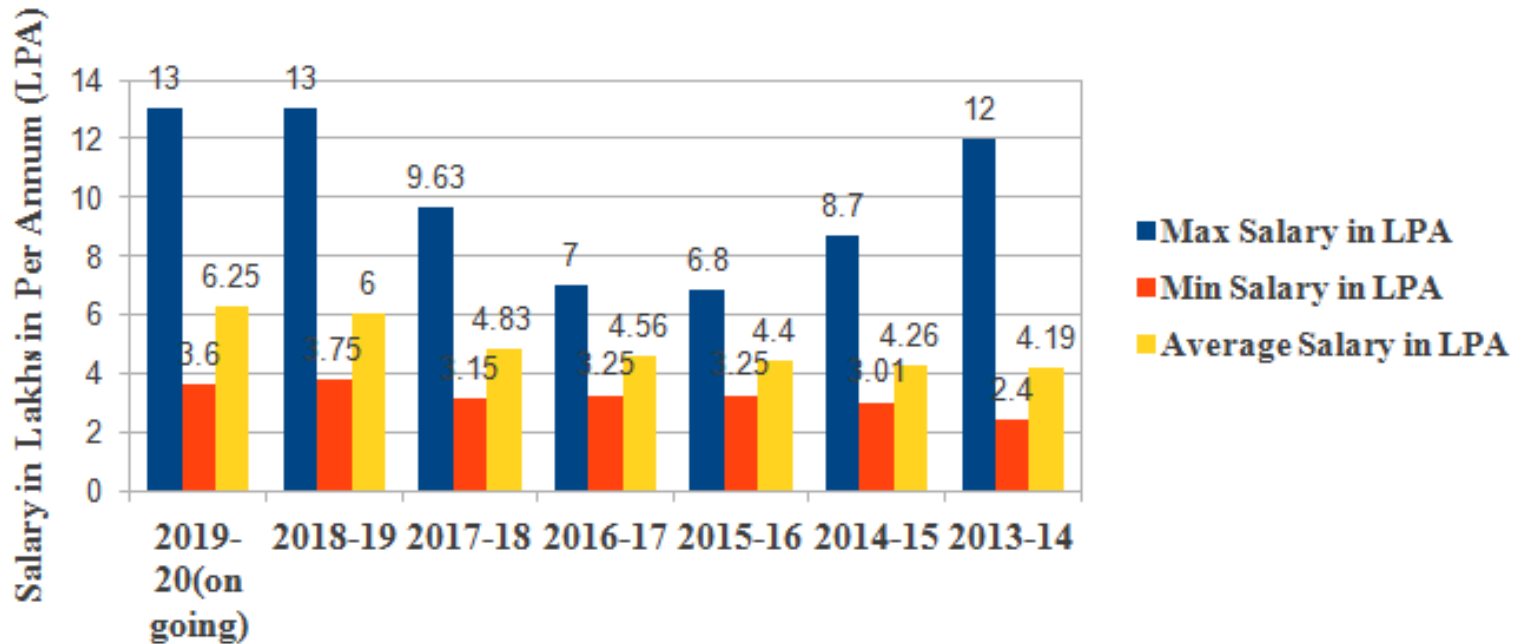

PLACEMENT DETAILS

Salary Wise Placement Statistics

RV College of Engineering®

Autonomous Institution Affiliated to Visvesvaraya Technological University, Belagavi

Approved by AICTE, New Delhi, Accredited by NAAC, Bengaluru