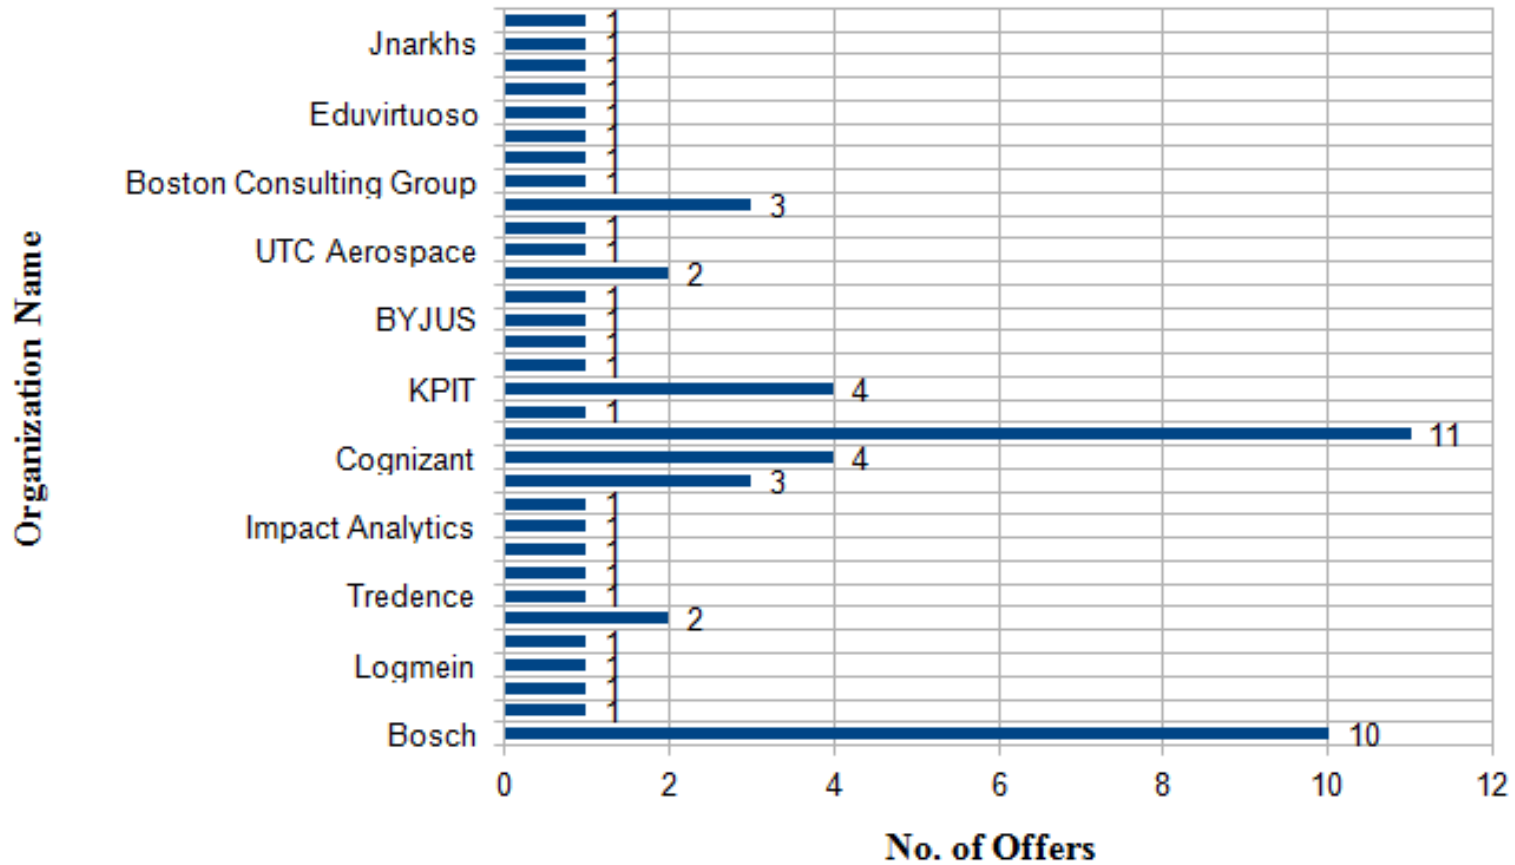

Department of Electronics & Instrumentation Engineering

Company wise Placement Details of Batch 2019-20

RV College of Engineering®

Autonomous
Institution Affiliated
to Visvesvaraya
Technological
University, Belagavi

Approved by AICTE,
New Delhi, Accredited
by NAAC, Bengaluru

Department of Electronics & Instrumentation Engineering

Domain Wise Placement Statistics of Batch 2019-20

RV College of Engineering®

Autonomous Institution Affiliated to Visvesvaraya Technological University, Belagavi

Approved by AICTE, New Delhi, Accredited by NAAC, Bengaluru

Department of Electronics & Instrumentation Engineering

Company wise Placement Details of Batch 2018-19

RV College of Engineering®

Autonomous Institution Affiliated to Visvesvaraya Technological University, Belagavi