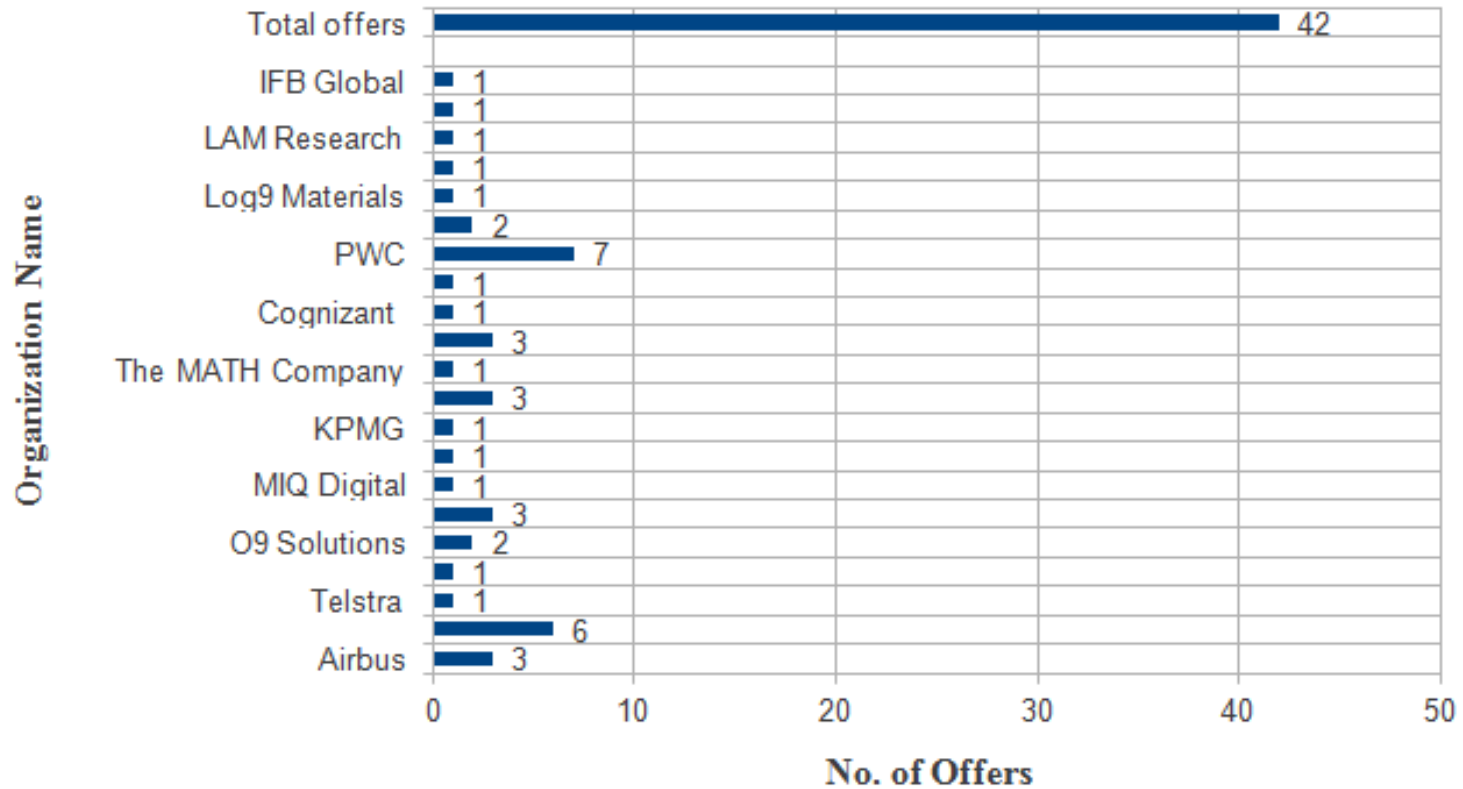

PLACEMENT DETAILS

Salary Wise Placement Statistics

RV College of Engineering®

Autonomous Institution Affiliated to Visvesvaraya Technological University, Belagavi

Approved by AICTE, New Delhi, Accredited by NAAC, Bengaluru

Department of Electronics & Instrumentation Engineering

Company wise Placement Details of Batch 2019-20

RV College of Engineering®

Autonomous
Institution Affiliated
to Visvesvaraya
Technological
University, Belagavi