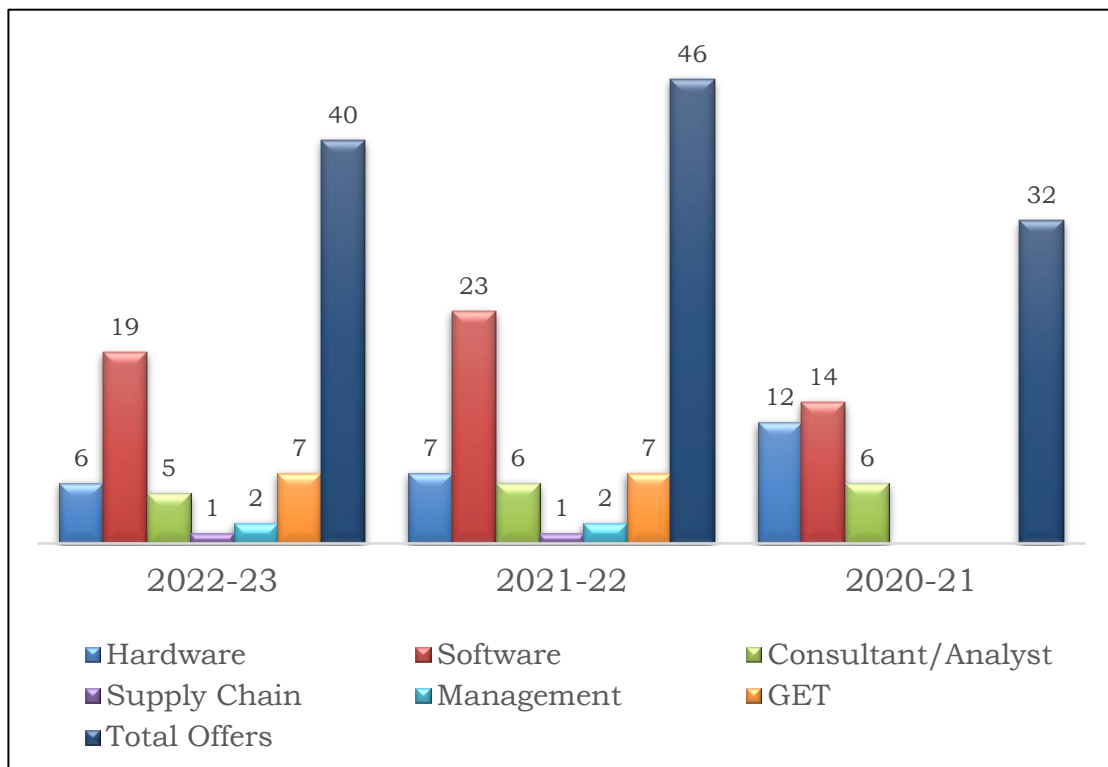

DOMAIN WISE STATISTICS 2020-2021, 2021-2022, 2022-2023

Domain Wise	2022-23	2021-22	2020-21
Hardware	6	7	12
Software	19	23	14
Consultant/Analyst	5	6	6
Supply Chain	1	1	
Management	2	2	
GET	7	7	
Total Offers	40	46	32

*Not included multiple offers