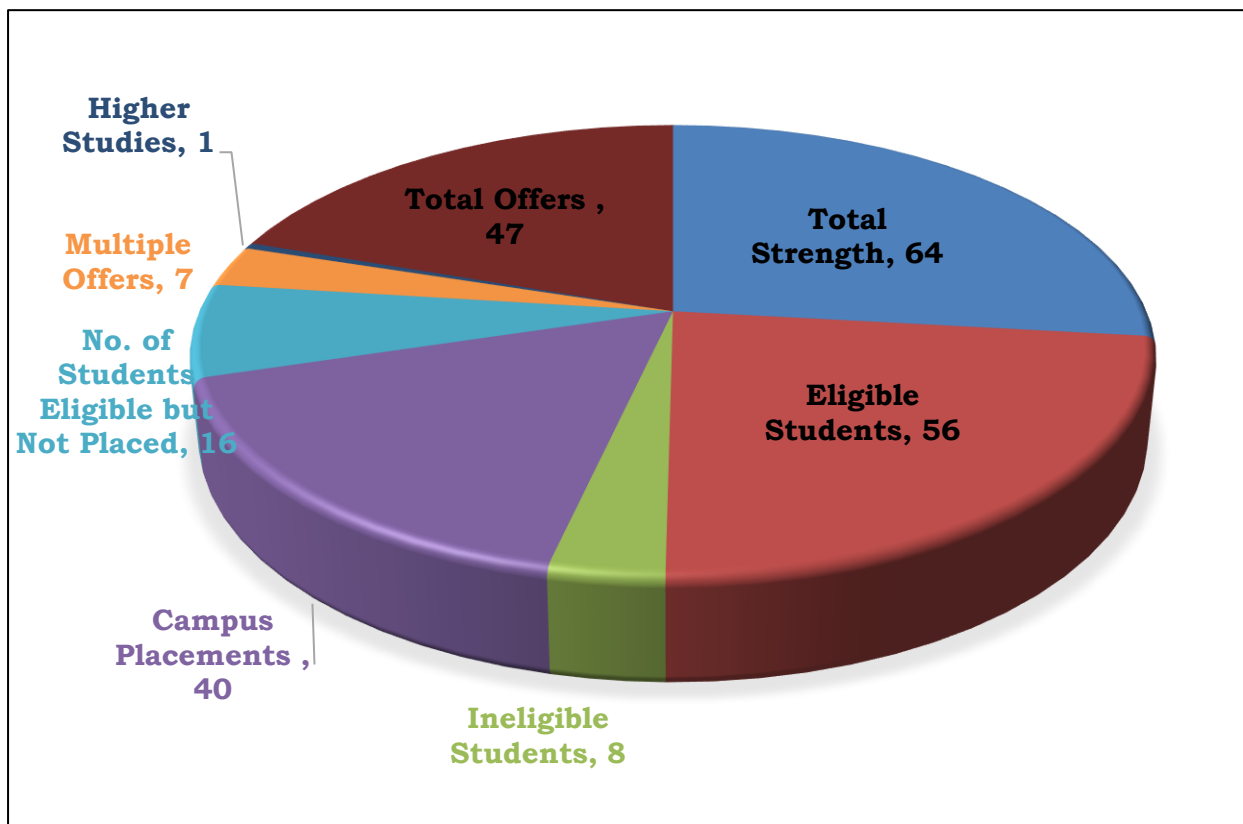

RV Educational Institutions[®]
RV College of Engineering[®]

Autonomous
Institution Affiliated
to Visvesvaraya
Technological
University, Belagavi

Approved by AICTE,
New Delhi

		DHEERAJ KUMAR				
48	1RV19EI059	TANISH S	Unplaced			
49	1RV19EI060	VAISHNAVI ATHREY		IBM		
			13-Oct-2022	Mindtree	FTE	4
50	1RV19EI061	VAISHNAVI SOLAPUR	17-Oct-2022	Infineon	Internship + FTE	16.66
51	1RV19EI062	VIKAS KONTEPPA KOTRE	Unplaced			
52	1RV19EI063	YASH RAJ	21-Feb-2023	Hero Fincorp	FTE	11
53	1RV19EI064	SUHAS S B	4-Sep-2022	Airbus India	Internship + FTE	10
54	1RV19EI065	RAJ GAURAV	31-Oct-2022	Mu Sigma	FTE	5
55	1RV20EI400	AFTAB TAMBOLI	Off Campus			
56	1RV20EI401	BHAVANI	Unplaced			

PLACEMENT STATISTICS 2022-2023

Total Strength	64
Eligible Students	56
No. of Students Not Eligible	8
Campus Placements	40
No. of Students Eligible but Not Placed	16
Off Campus Offers	3
Multiple Offers	7
Total Offers	47