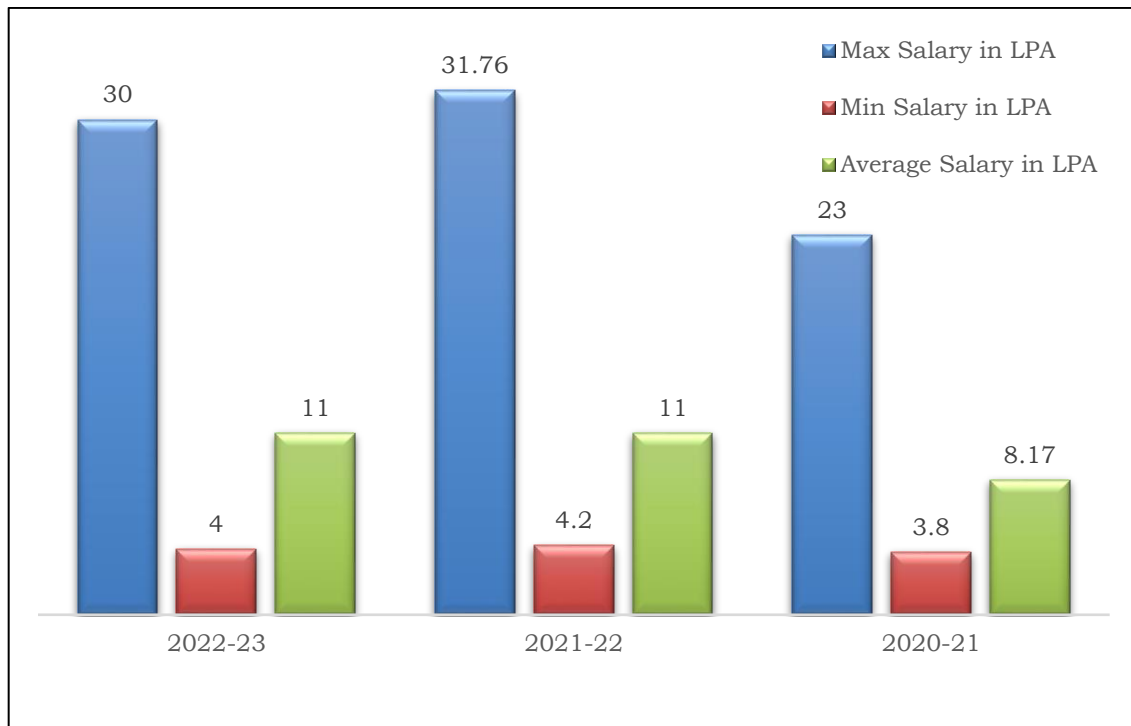

Year	Total No. of Students	No. of Students eligible	No. of Students obtained Jobs	Placement Percentage	Higher Studies
2022-23	64	56	40	71.42	1
2021-22	64	54	52	96.29	1
2020-21	56	48	37	77.08	3

RV Educational Institutions[®] RV College of Engineering[®]

Autonomous
Institution Affiliated
to Visvesvaraya
Technological
University, Belagavi

Approved by AICTE,
New Delhi

SALARY STATISTICS 2020-2021, 2021-2022, 2022-2023

YEAR	Max Salary in LPA	Min Salary in LPA	Average Salary in LPA
2022-23	30	4	11
2021-22	31.76	4.2	11
2020-21	23	3.8	8.17