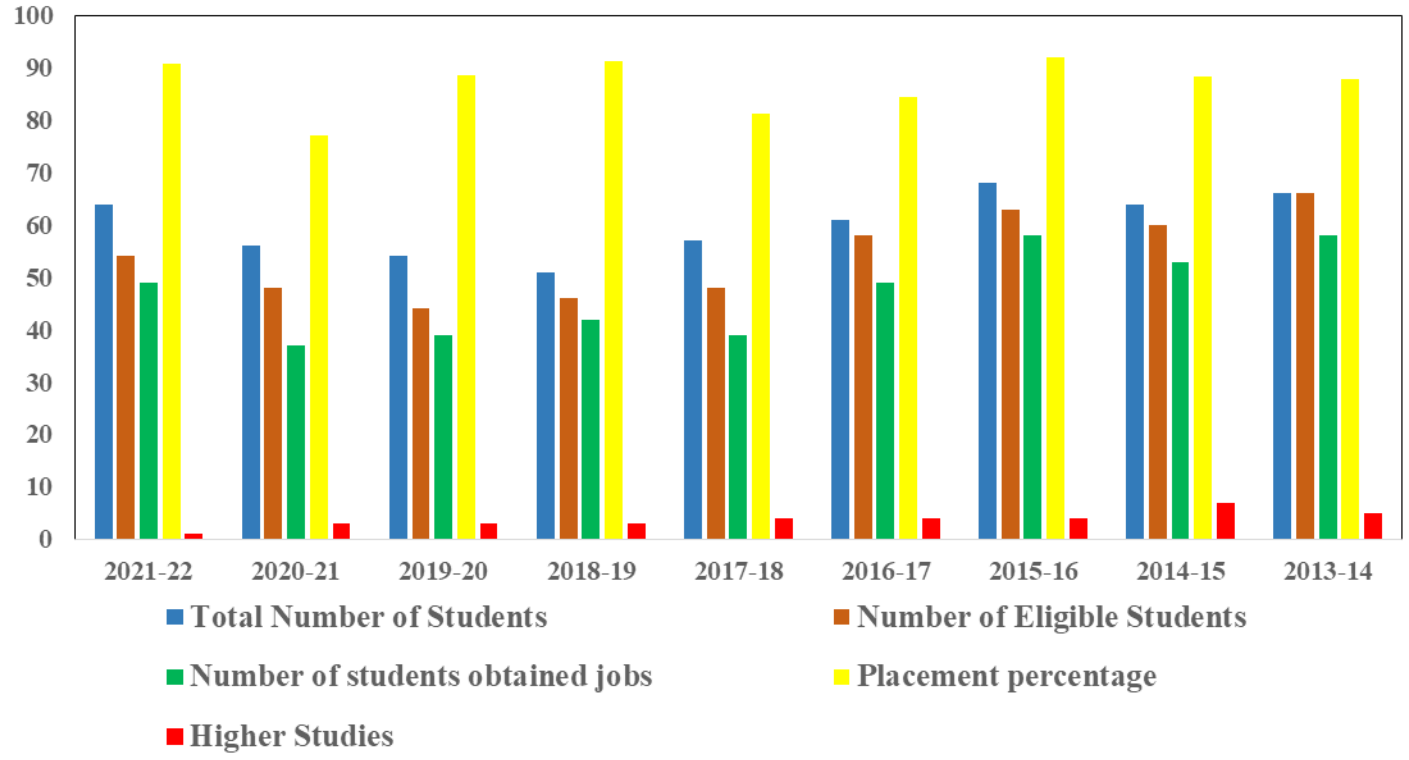

RV Educational Institutions[®]
RV College of Engineering[®]

Autonomous
Institution Affiliated
to Visvesvaraya
Technological
University, Belagavi

Approved by AICTE,
New Delhi

PLACEMENT AND HIGHER STUDIES

Item	2021-22	2020-21	2019-20	2018-19	2017-18
Total number of students	64	56	54	51	57
Number of students eligible	54	48	44	46	48
Number of Students Obtained Job	49	37	39	42	39
Placement percentage	90.74	77.08	88.64	91.3	81.25
Higher Studies	1	3	3	3	4

PLACEMENT DETAILS

SALARY WISE PLACEMENT STATISTICS